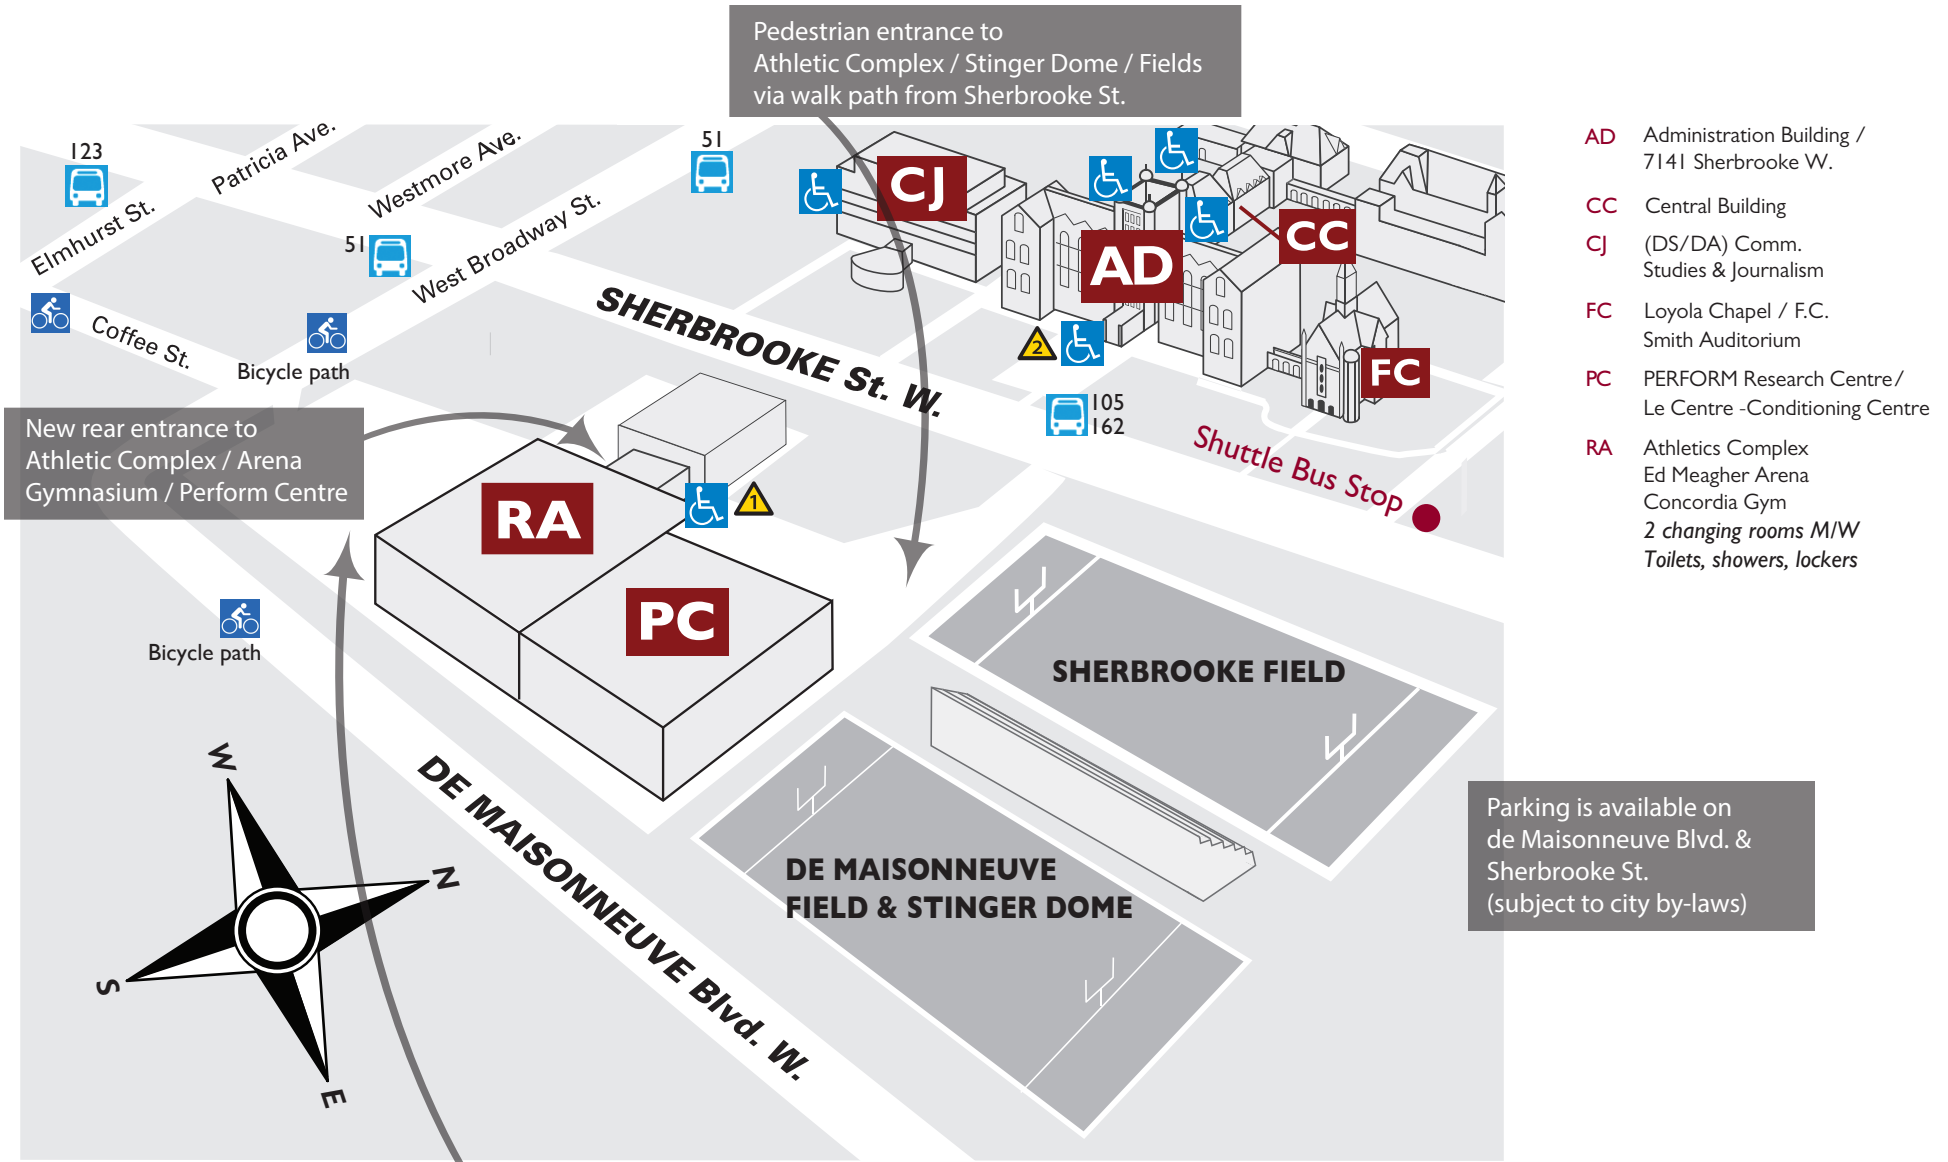

# Loyola Campus

## RA - Athletic Complex

7200 Sherbrooke St. W.

Pedestrian entrance to Athletic Complex / Stinger Dome / Fields via walk path from Sherbrooke St.

New rear entrance to Athletic Complex / Arena Gymnasium / Perform Centre

- AD** Administration Building / 7141 Sherbrooke W.
- CC** Central Building
- CJ** (DS/DA) Comm. Studies & Journalism
- FC** Loyola Chapel / F.C. Smith Auditorium
- PC** PERFORM Research Centre / Le Centre -Conditioning Centre
- RA** Athletics Complex  
Ed Meagher Arena  
Concordia Gym  
2 changing rooms M/W  
Toilets, showers, lockers

Parking is available on de Maisonneuve Blvd. & Sherbrooke St. (subject to city by-laws)

Athletic Complex Parking  
\$6 per day Flat Rate - 200 spaces  
access via Coffee St. and/or de Maisonneuve Blvd.