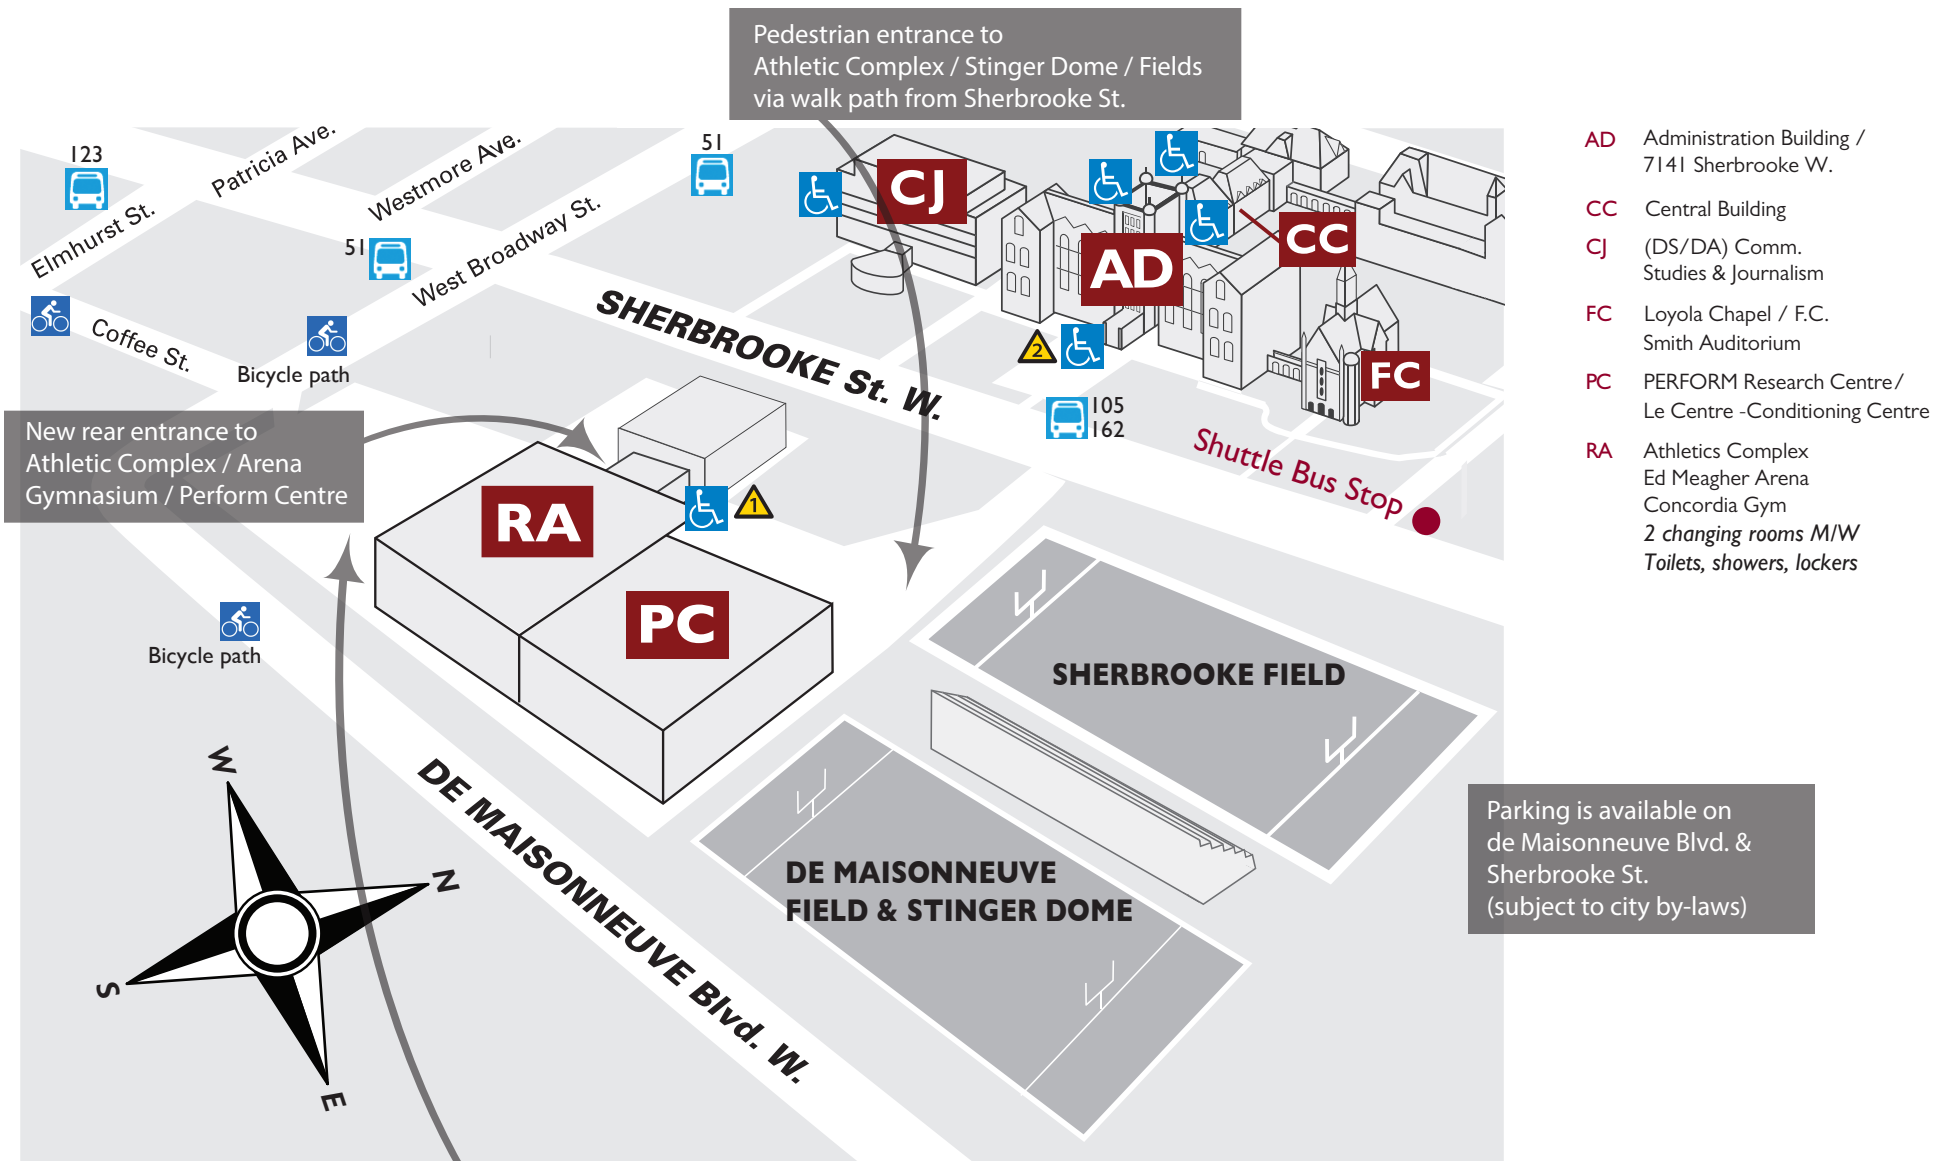

Loyola Campus

RA - Athletic Complex

7200 Sherbrooke St. W.

Athletic Complex Parking
\$6 per day Flat Rate - 200 spaces
access via Coffee St. and/or de Maisonneuve Blvd.

Parking is available on de Maisonneuve Blvd. & Sherbrooke St. (subject to city by-laws)