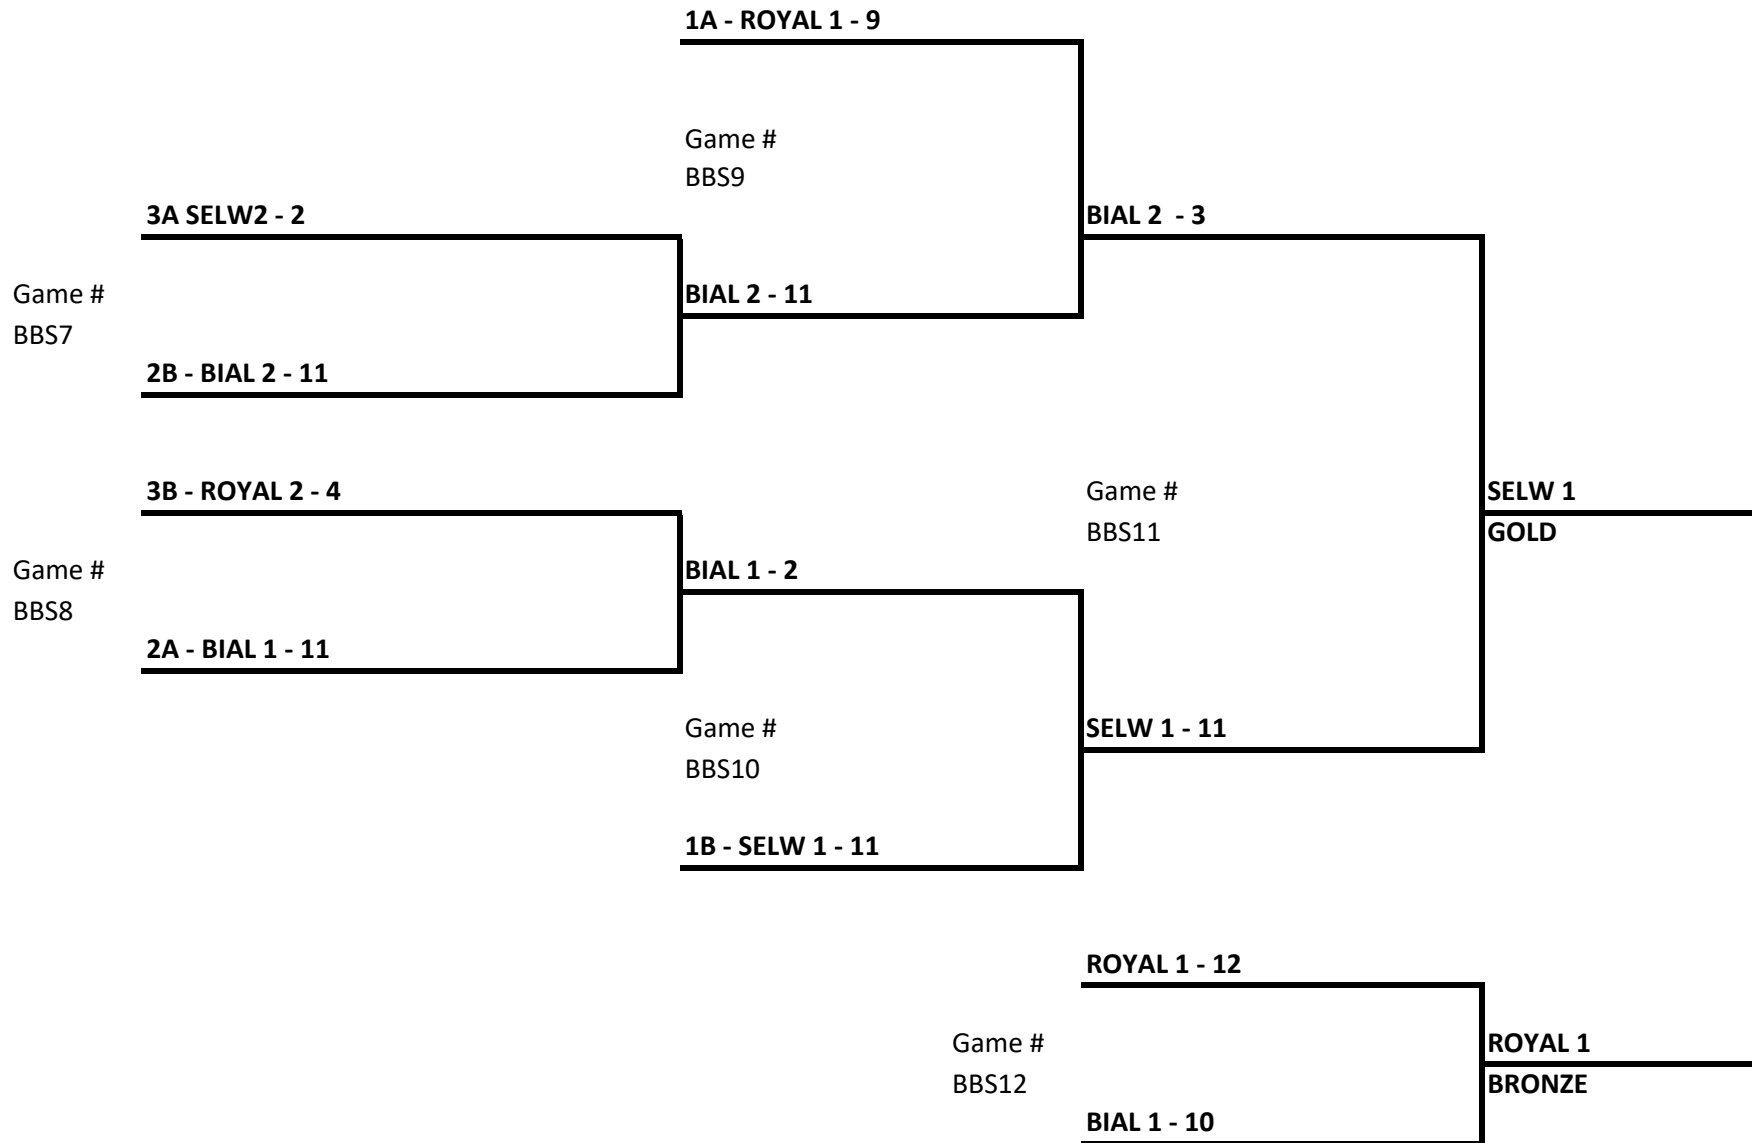

FINAL STANDINGS

SINGLES

DOUBLES

SECTION A			
Team	Wins	Loss	Rank
BIAL 1	1	1	2A
ROYAL 1	2	0	1A
SELW 2	0	2	3A

SECTION A			
Team	Wins	Loss	Rank
BIAL 1	2	0	1A
ROYAL 1	1	1	2A
SELW 2	0	2	3A

SECTION B			
Team	Wins	Loss	Rank
SELW 1	2	0	1B
ROYAL 2	0	2	3B
BIAL 2	1	1	2B

SECTION B			
Team	Wins	Loss	Rank
SELW 1	0	2	3B
ROYAL 2	1	1	2B
BIAL 2	2	0	1B

SINGLES

**GOLD: SELW 1
SILVER: BIAL 2
BRONZE: ROYAL 1**

DOUBLES

GOLD: BIAL 1
SILVER: BIAL 2
BRONZE: SELW 2