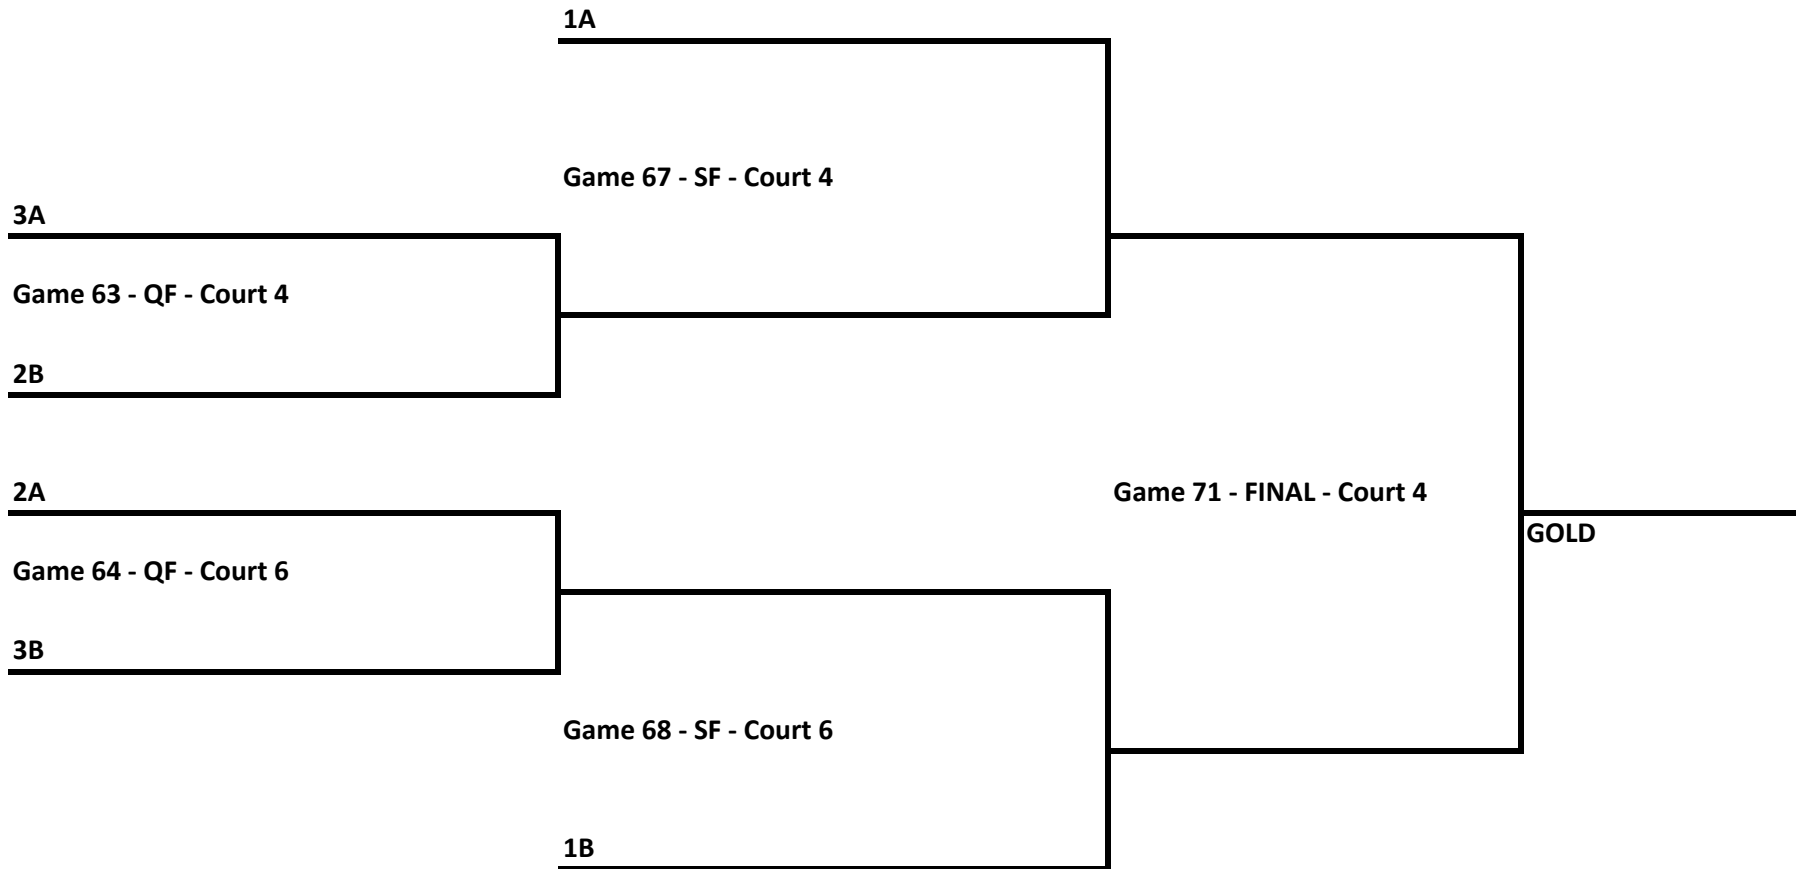

JUVENILE GIRLS - DOUBLES

PLAYOFF SCORING: Traditional Pickleball scoring will be used. Only the serving team will score points. Games will be up to 11 points. A game must be won by 2 points up to a maximum of 15 points.