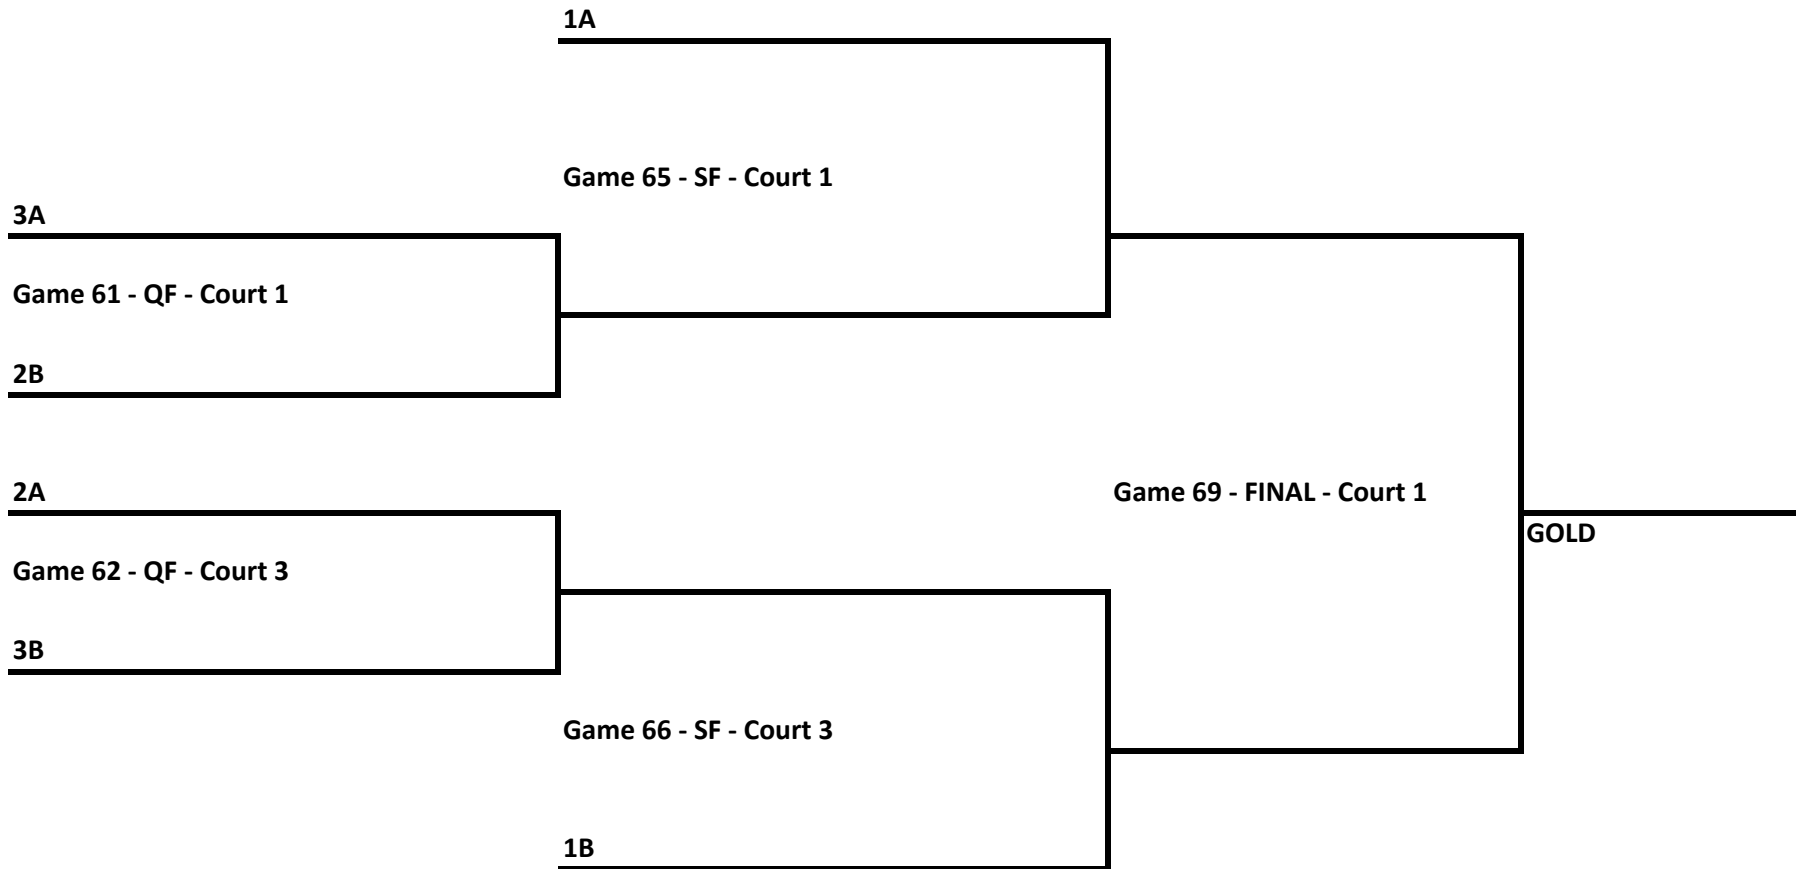

JUVENILE GIRLS - SINGLES

PLAYOFF SCORING: Traditional Pickleball scoring will be used. Only the serving team will score points. Games will be up to 11 points. A game must be won by 2 points up to a maximum of 15 points.