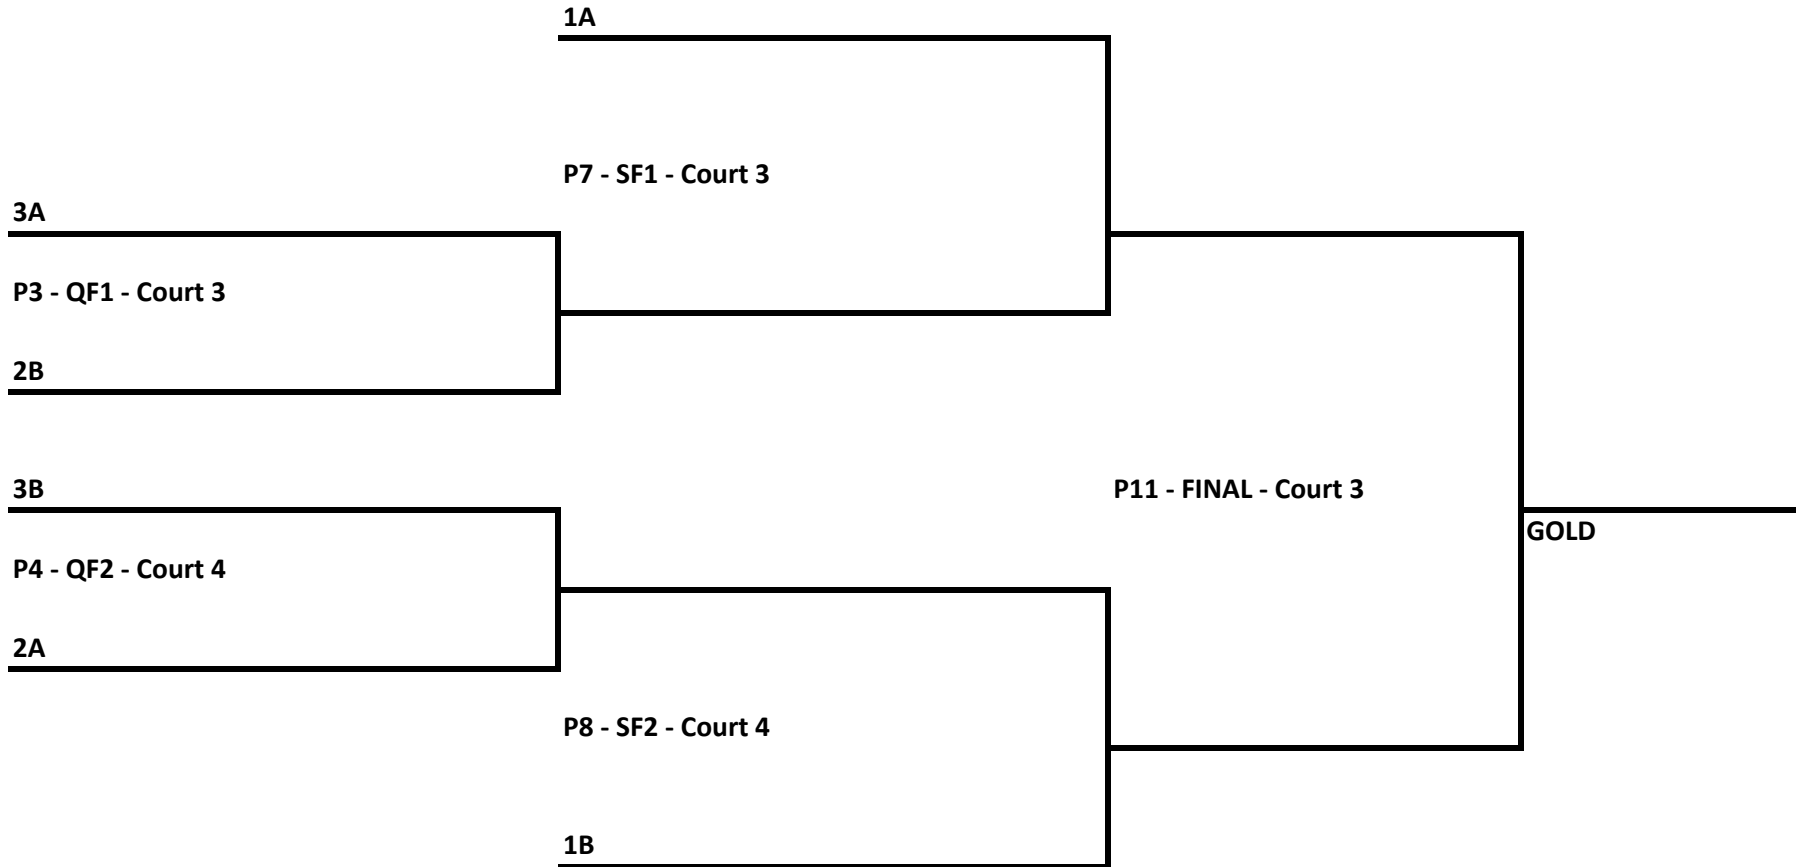

BANTAM GIRLS DOUBLES

PLAYOFF SCORING: Traditional Pickleball scoring will be used. Only the serving team will score points. Games will be up to 11 points. A game must

Bantam Girls				
4 courts				
TIME	COURT 1	COURT 2	COURT 3	COURT 4
5:00pm	P1 QF1	P2 QF2	P3 QF1	P4 QF2
5:20pm	P5 SF1	P6 SF2	P7 SF1	P8 SF2
5:40pm	P9 F	P10 B	P11 F	P12 B