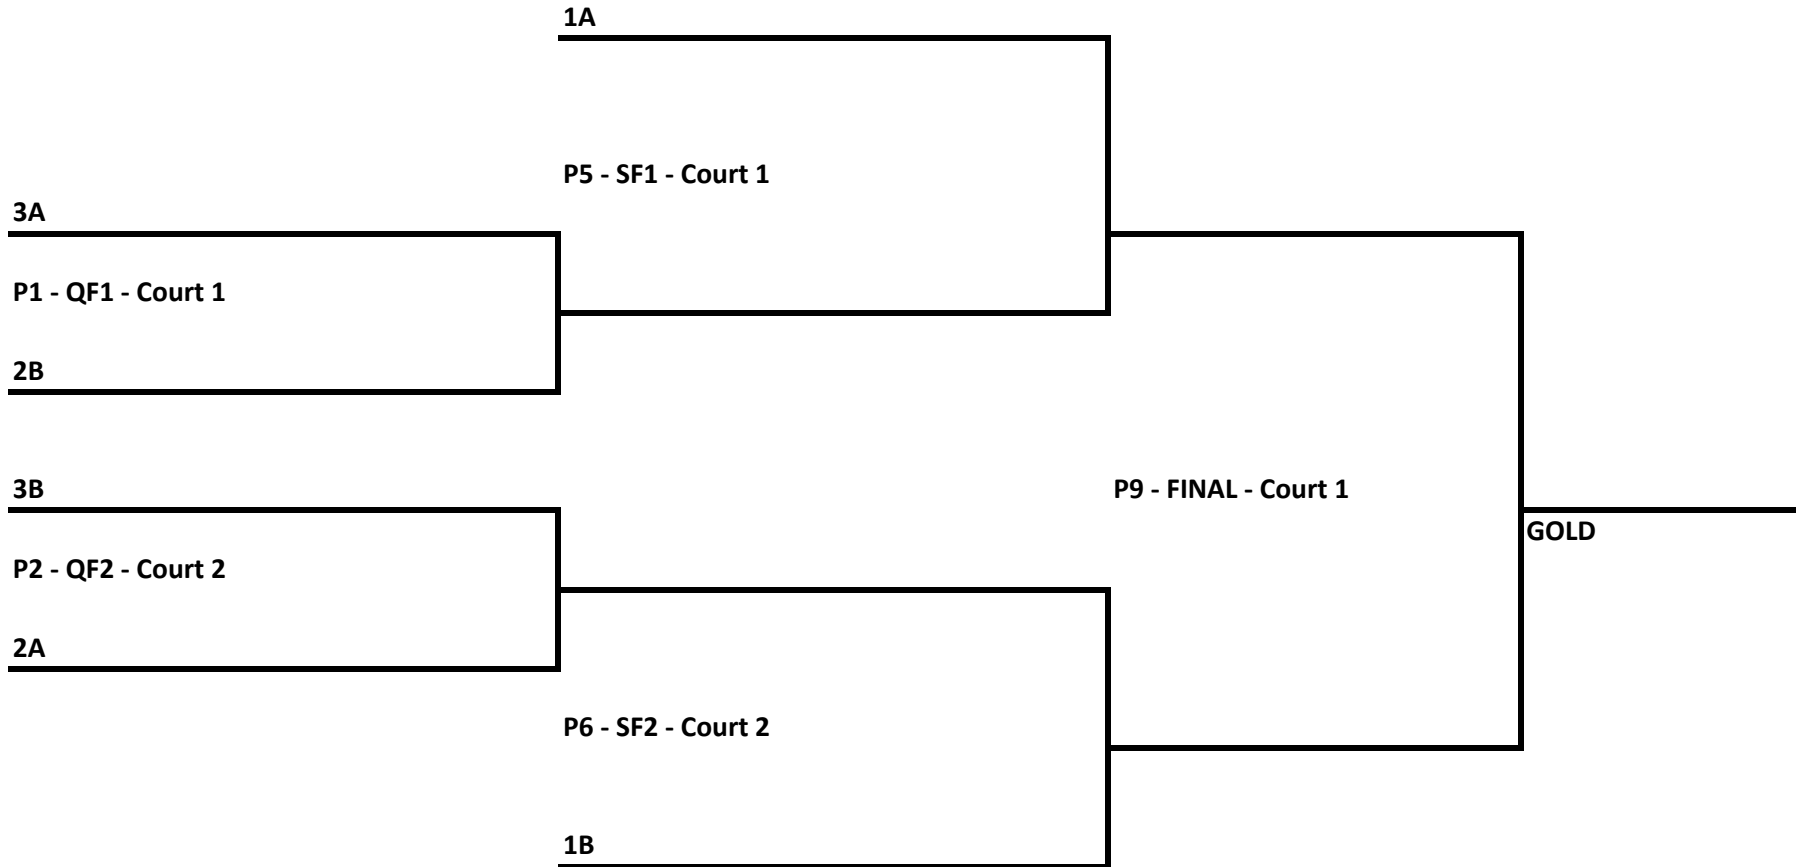

SECTION B - Court 2			
Team	Wins	Loss	Rank
RVALE 1			
ROYAL 2			
JRHS 2			

Game #	SECTION A - Court 1				Game #	SECTION B - Court 2			
	Team	Score	Team	Score		Team	Score	Team	Score
1	ROYAL 1		RVALE 2		2	RVALE 1		JRHS 2	
5	JRHS 1		ROYAL 1		6	RVALE 1		ROYAL 2	
9	RVALE 2		JRHS 1		10	ROYAL 2		JRHS 2	

Bantam Girls				
4 courts				
TIME	COURT 1	COURT 2	COURT 3	COURT 4
4:00pm	1	2	3	4
4:20pm	5	6	7	8
4:40pm	9	10	11	12

ROUND ROBIN SCORING: Game will be played with rally scoring up to 15 points. A game must be won by 2 points up to a maximum of 21 points.

BANTAM GIRLS SINGLES

PLAYOFF SCORING: Traditional Pickleball scoring will be used. Only the serving team will score points. Games will be up to 11 points. A game must

Bantam Girls				
4 courts				
TIME	COURT 1	COURT 2	COURT 3	COURT 4
5:00pm	P1 QF1	P2 QF2	P3 QF1	P4 QF2
5:20pm	P5 SF1	P6 SF2	P7 SF1	P8 SF2
5:40pm	P9 F	P10 B	P11 F	P12 B